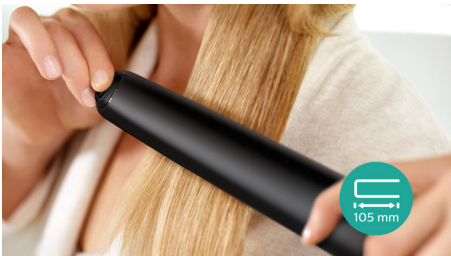

Beautifully styled hair

- More care with ionic conditioning for shiny, frizz-free hair
- Ceramic coating for smooth gliding and damage prevention

One stroke perfection

- Extra Long plates (105mm) for fast and easy straightening
- 10 digital temperature settings for absolute control

Ease of use

- Cool Tip to easily create curls and waves
- Fast heat up time, ready to use in 30 sec
- 1.8 m power cord
- Auto Shut-Off for safe usage

PHILIPS

Straightener
10 digital settings tailored to every hairtype

Highlights

Ionic Conditioning

Charged negative ions eliminate static, condition the hair and smooth down the hair cuticles to intensify the hair's shine and glossiness. The result is smooth, frizz-free hair with vibrant shine.

105mm long plates

The straightening plates have a professional length of 105mm, leading to faster and easier straightening.

Ceramic plates

The smooth ceramic coated plates prevent damage to your hair during styling with smooth gliding.