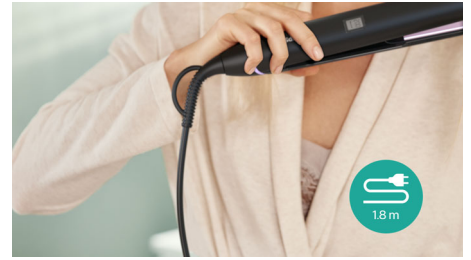

105mm long plates

The straightening plates have a professional length of 105mm, leading to faster and easier straightening.

Ceramic plates

The smooth ceramic coated plates prevent damage to your hair during styling with smooth gliding.

Digital temperature settings

Digital display with 10 temperature settings up to 220°C gives you absolute control to adjust temperature to your hair type for one stroke perfection.

Cool Tip

The tip of the styler is made from a special heat insulating material to keep it cool. You can safely hold it while you're curling to create beautiful curls, waves and bouncy styles.

Fast heat up time

This styler has a fast heat up time, being ready to use in 30 seconds.

BHS674/00

1.8 m cord

Convenient to use thanks to the 1.8m power cord length.

Auto Shut-Off

This straightener has been equipped with an automatic shut-off feature. This feature has been designed to provide peace of mind. If left on, the appliance will automatically switch off after 60 min.