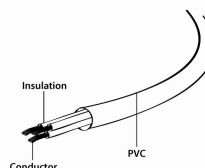

Power cord (C19), 6 ft

PC-186-C19

Features

- German Schuko input and C19 output
- Molded plugs with integrated strain relief

Specifications

Length: 6 ft (1.8 m)
EU input plug: Shuko type with ground contact hole and 4.9 mm pins

Packaging

Q'ty in crtn, pcs	50
Crtn volume, CUM	0.033
Crtn weight, kgs	15.6
Individual package size LxWxH:	270x70x60 mm
Carton size LxWxH:	405x310x265 mm
Country of origin	CN
Barcode	8716309072922
Customs code	8544429090