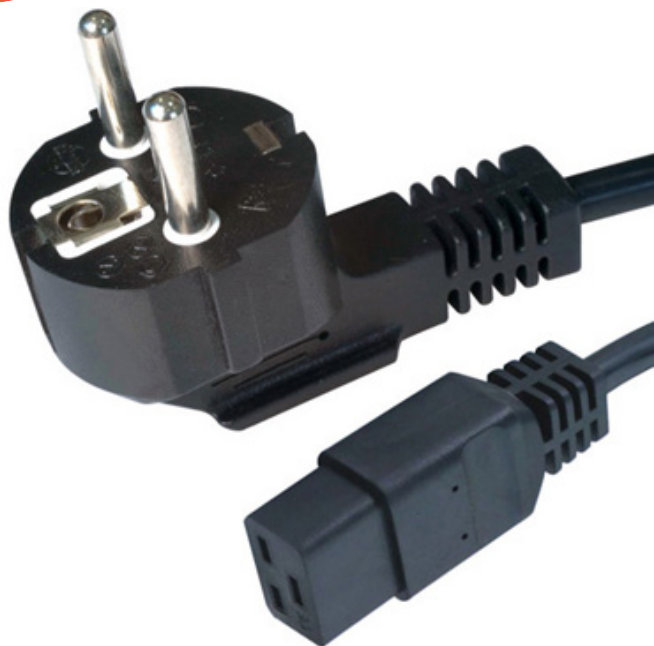

Power cord (C19), 6 ft

PC-186-C19

Features

- German Schuko input and C19 output
- Molded plugs with integrated strain relief

Specifications

Length: 6 ft (1.8 m)
EU input plug: Shuko type with ground contact hole and 4.9 mm pins

Packaging

Q'ty in crtn, pcs	50
Crtn volume, CUM	0.033
Crtn weight, kgs	15.6
Individual package size LxWxH:	270x70x60 mm
Carton size LxWxH:	405x310x265 mm
Country of origin	CN
Barcode	8716309072922
Customs code	8544429090