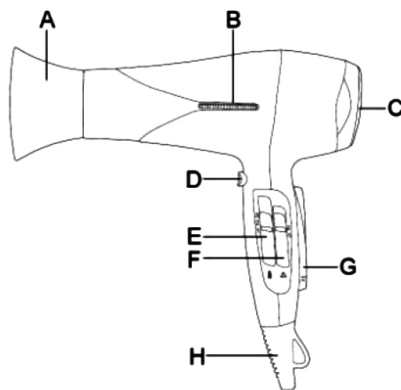

- * While using the appliance, keep your hair away from the air inlets.
- * DO NOT operate with a voltage converter.
- * DO NOT use an extension cord with this appliance.

PRODUCT DESCRIPTION

- A- Styling concentrator
- B- LED light
- C- Rear air intake grill
- D- Cool shot
- E- Temperature switch
- F- Speed switch
- G- On/Off touchable switch
- H- Hanging-up loop
- I- Styling big diffuser